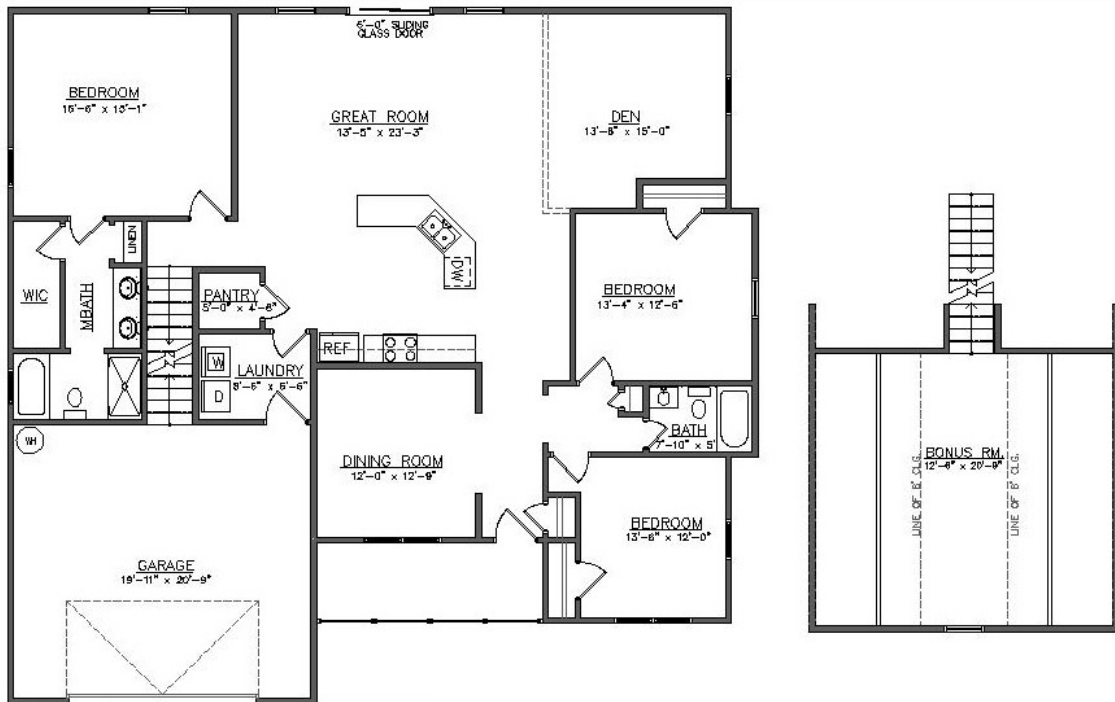

The Arden II
Front Elevation

The Arden II Floor Plan
2337 Sq. Feet