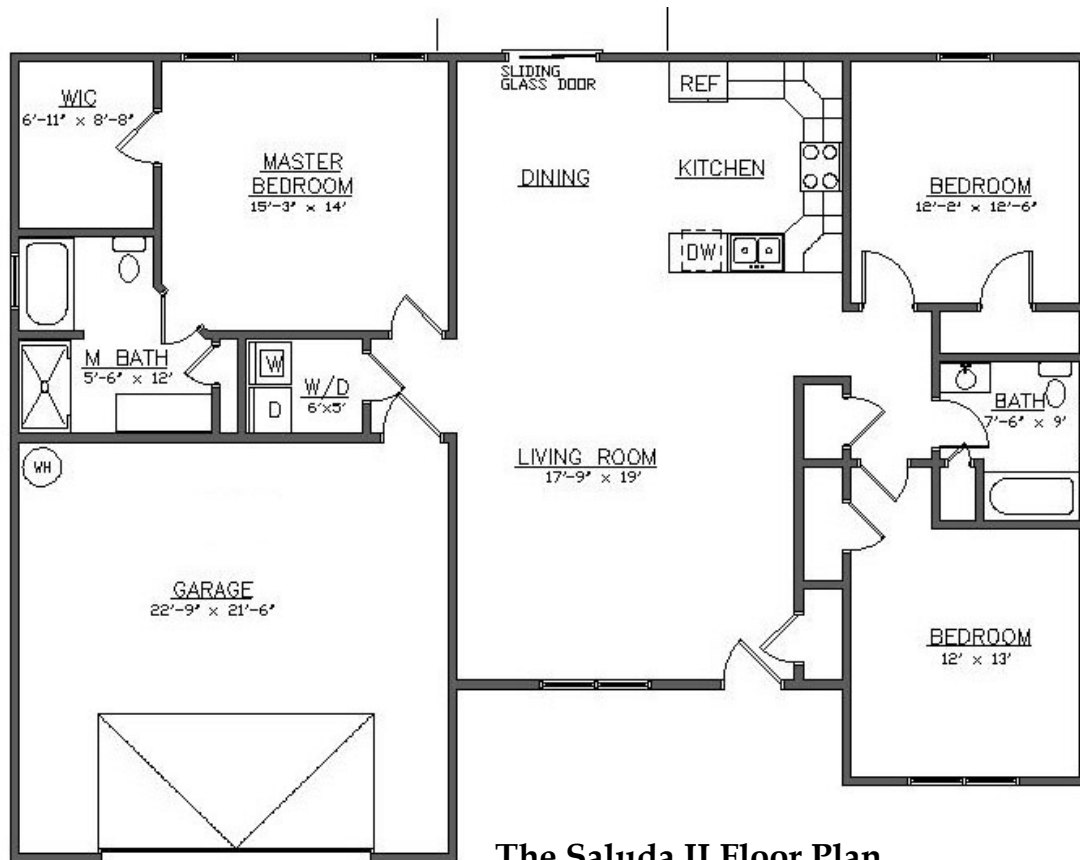

The Saluda II
Front Elevation

The Saluda II Floor Plan

1612 Sq. Feet

Plans Subject to Change