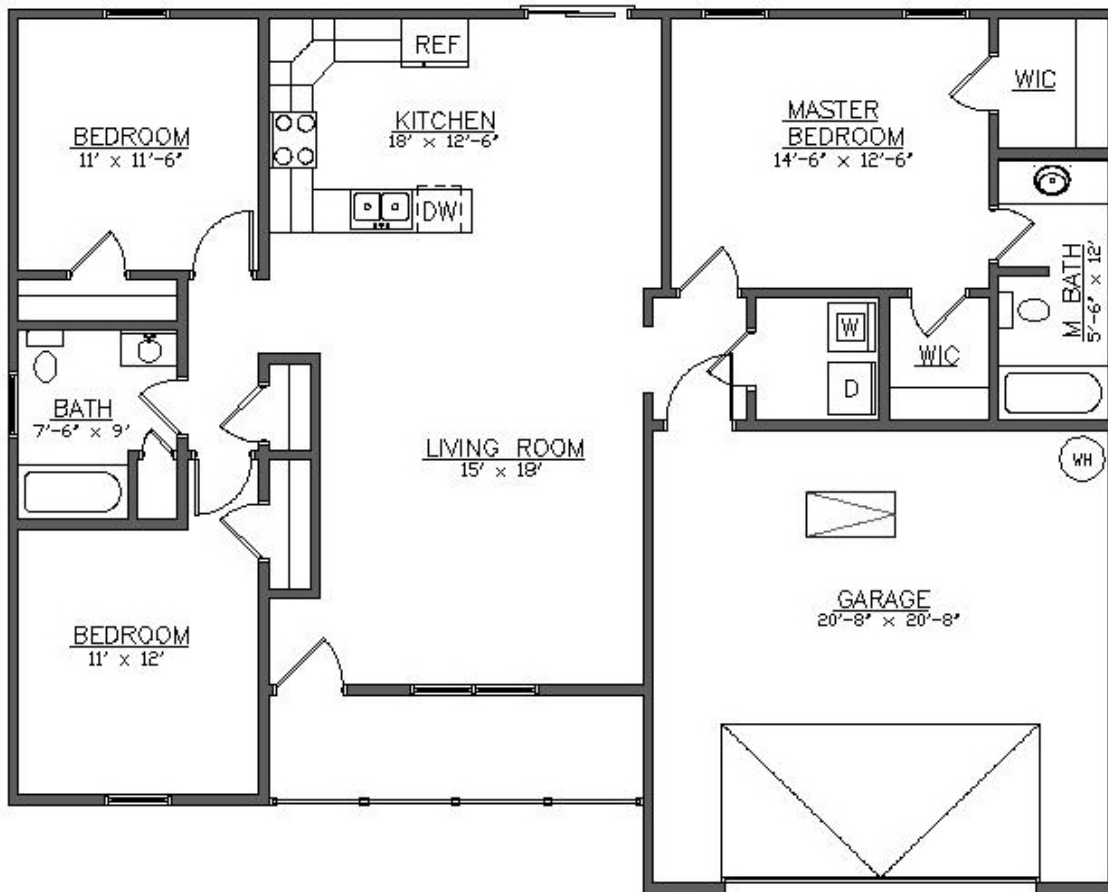

**The Saluda**  
Front Elevation

**The Saluda Floor Plan**  
1350 Sq. Feet