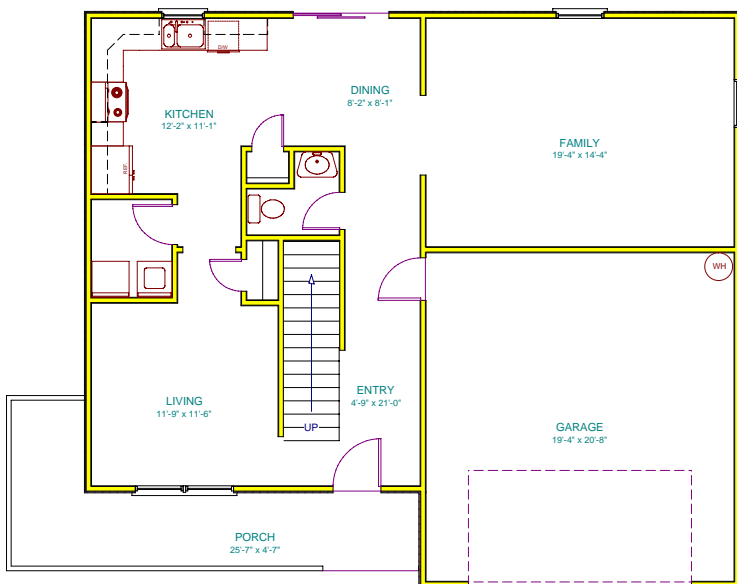

R & R Builders

The Little American

Not To Scale
Dimensions May Vary

Some Options May Be Shown

Design By
Ed Olson
864 787 9048