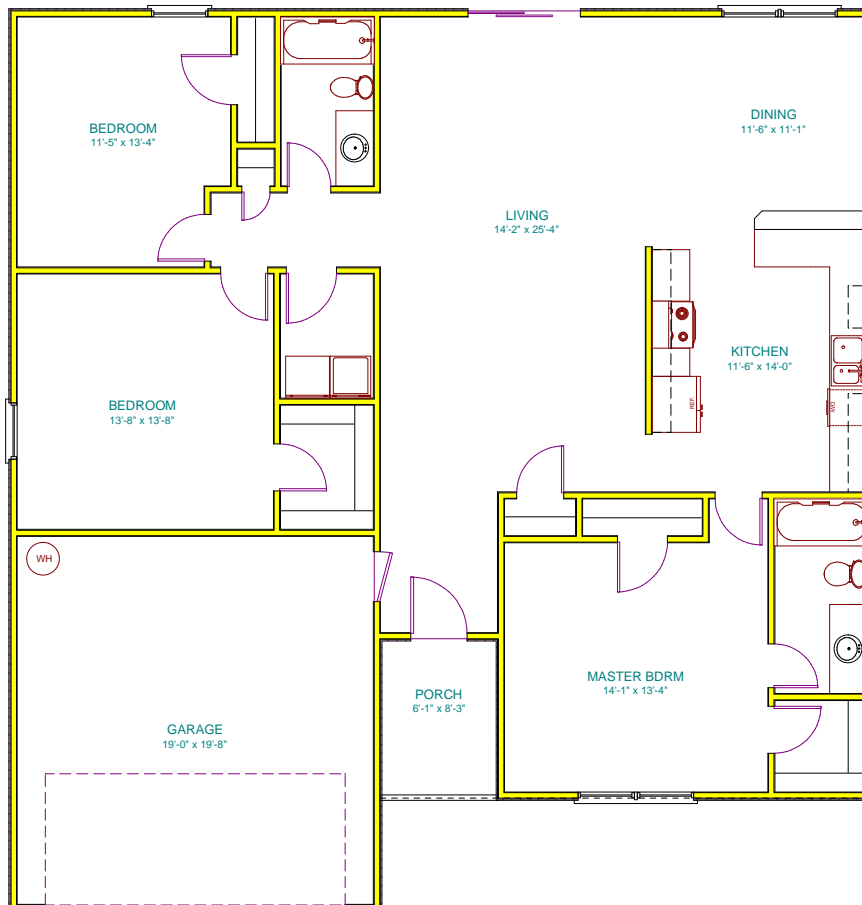

R & R Builders

The Brentwood

Not To Scale
Dimensions May Vary

Some Options May Be Shown

Design By
Ed Olson
864 787 9048