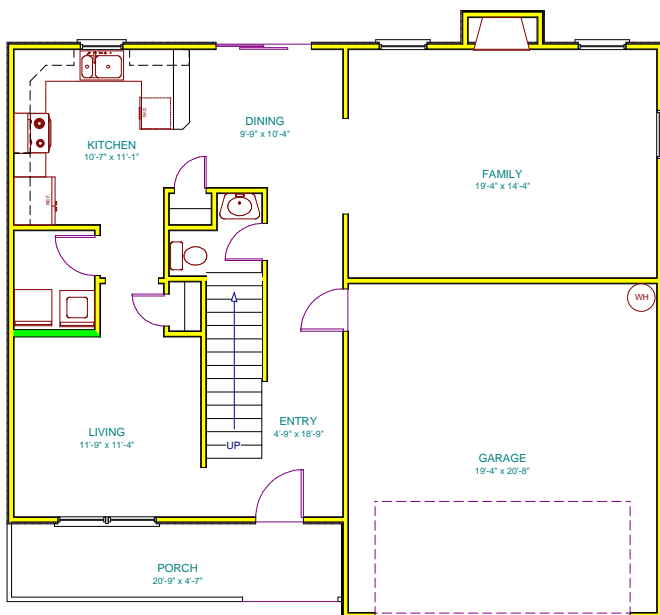

R & R Builders

The Monacho

Not To Scale
Dimensions May Vary

Some Options May Be Shown

Design By
Ed Olson
864 787 9048