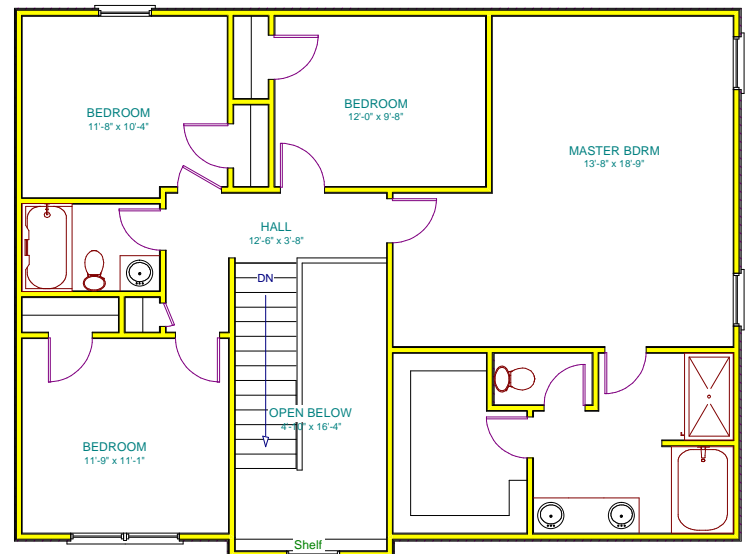

R & R Builders

The Monacho

Not To Scale
Dimensions May Vary

Some Options May Be Shown

Design By
Ed Olson
864 787 9048