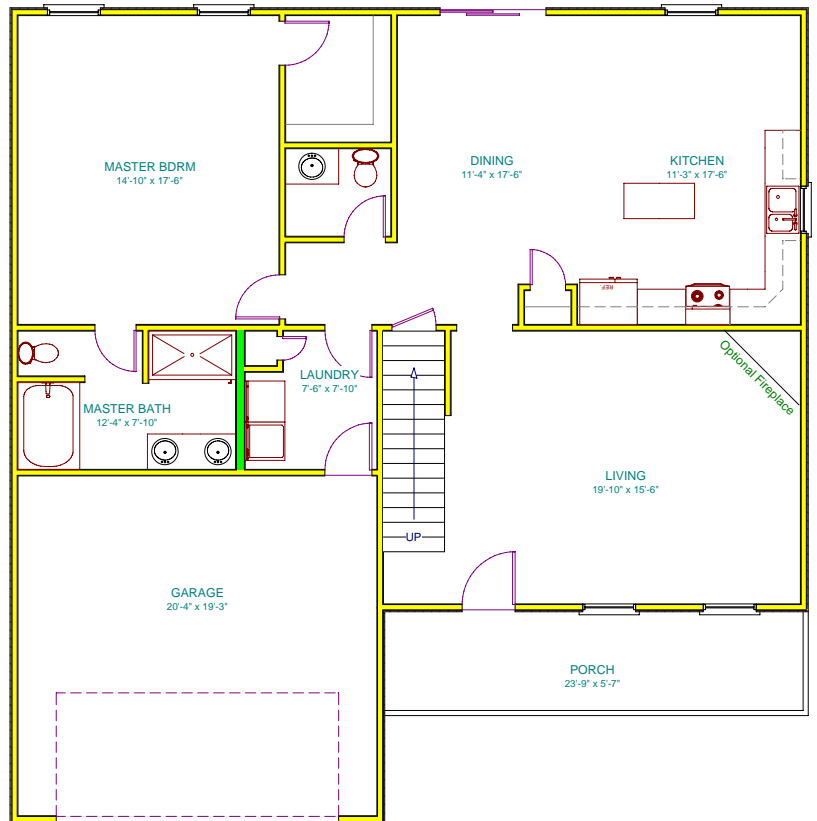

R & R Builders

The Beachwood

Not To Scale
Dimensions May Vary

Some Options May Be Shown

Design By
Ed Olson
864 787 9048