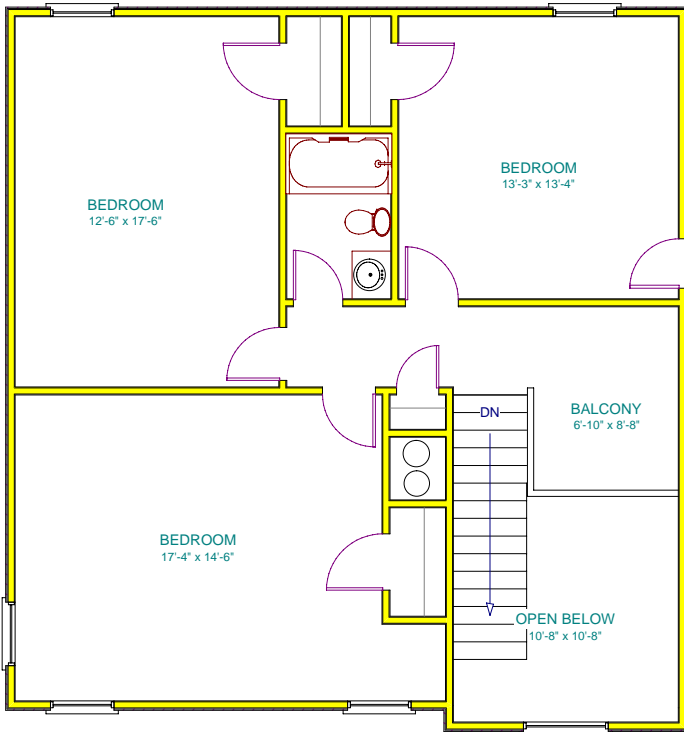

R & R Builders

The Beachwood

Not To Scale
Dimensions May Vary

Some Options May Be Shown

Design By
Ed Olson
864 787 9048