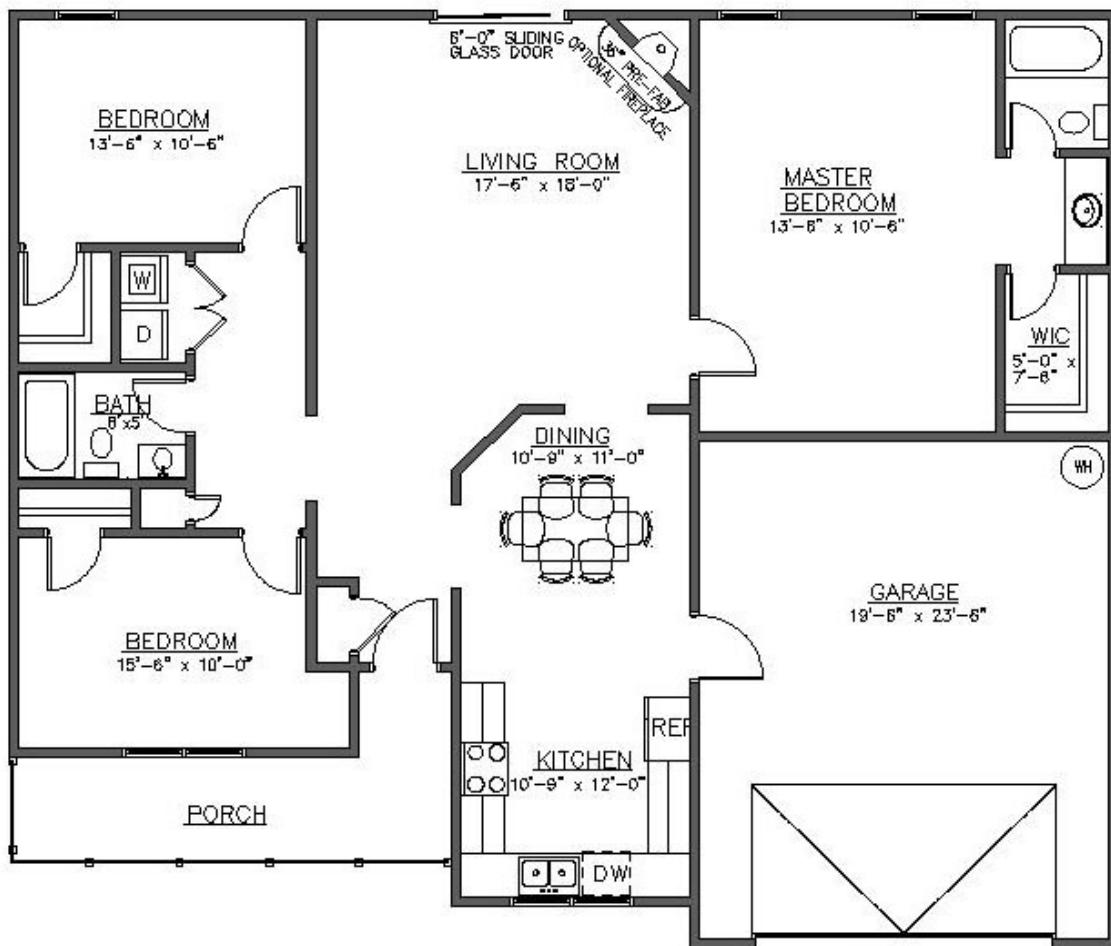

The Roebuck
Front Elevation

The Roebuck Floor Plan

1583 Sq. Feet

Plans Subject to Change